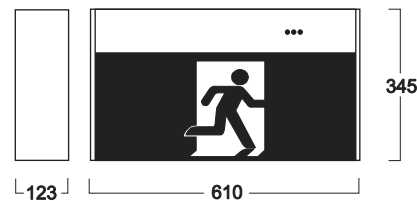

LED Jumbo Exit Running Man Exit Luminaire

Catalogue No:

F9927L/32 - 32m Maximum Viewing Distance

F9927L/48 - 48m Maximum Viewing Distance

Description:

LED Ceiling or Surface Mounted Emergency Jumbo Exit Luminaire.

Larger Body and Decal for greater viewing distances - up to 32/48 metres.

Zinc Coated Steel Body, Finished in White Powder Coat with Acrylic Diffuser.

Weatherproof Version Also Available

Available Options:

F9927L/32/SS/* or F9927L/48/SS/* Single Sided

F9927L/32/DS/* or F9927L/48/DS/* Double Sided

*Denotes:

/RMS Running Man Exit Straight

/RML Running Man Exit Arrow Left

/RMR Running Man Exit Arrow Right

Australian conceived,
designed & manufactured.

www.famco.com.au

F9927L/32