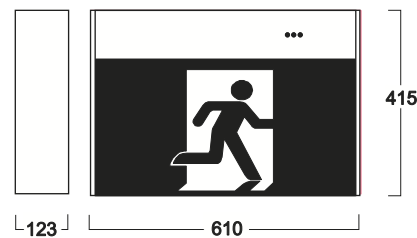

LED Jumbo Exit Running Man Exit Luminaire

Catalogue No:

F9927L/32 - 32m Maximum Viewing Distance

F9927L/48 - 48m Maximum Viewing Distance

Description:

LED Ceiling or Surface Mounted Emergency Jumbo Exit Luminaire.

Larger Body and Decal for greater viewing distances - up to 32/48 metres.

Zinc Coated Steel Body, Finished in White Powder Coat with Acrylic Diffuser.

Weatherproof Version Also Available

Available Options:

F9927L/32/SS/* or F9927L/48/SS/* Single Sided

F9927L/32/DS/* or F9927L/48/DS/* Double Sided

*Denotes:

/RMS Running Man Exit Straight

/RML Running Man Exit Arrow Left

/RMR Running Man Exit Arrow Right

Australian conceived,
designed & manufactured.

www.famco.com.au

F9927L/32

F9927L/48

MAXIMUM PERMISSIBLE SPACING FOR EMERGENCY LUMINAIRES

PHOTOMETRIC CLASSIFICATION			MOUNTING HEIGHT - M															
			2.1	2.4	2.7	3.0	3.3	3.6	4.0	4.5	5	6	7	8	9	10	15	20
F9927L/SS/RMS	C0	D8	9.4	9.7	9.9	10.1	10.2	10.3	10.4	10.3	10.2	9.5	8.3	6.1				
	C90	D2.5	5.8	5.8	5.7	5.6	5.4	5.1	4.5	3.4								